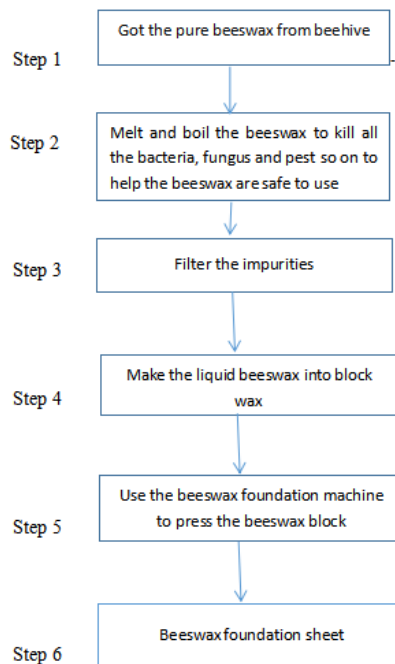

#### APPLICATION:

- Pharmaceuticals&food
- Cosmetic & Skin Care
- Beeswax candle
- Beeswax comb foundation

#### Product List

18HN-06	B Type Beeswax block for making comb foundation making		1, B type beeswax for making comb foundation sheet 2, Package: 25kgs per plastic bag 0.035CBM
18HN-07	A Type Beeswax block for making comb foundation making		1, A type beeswax for making comb foundation sheet 2, Package: 25kgs per plastic bag 0.035CBM
18HN-08	100% pure Beeswax block		1, 100% pure beeswax block yellow 2, Package: 25kgs per plastic bag 0.035CBM

#### Product Information

Beeswax, also known as yellow wax, beeswax. Beeswax is a kind of fat substance secreted by four pairs of wax glands in the abdomen of worker bees

No.	Item	Standard	Result
01	Impurity( benzene insoluble)	≤0.5%	0.15%
02	Melting point(degree Celsius)	62-67°C	63.5°C
03	Acid value(KOH mg/kg)	17-23	17.8
04	Saponification (KOH mg/kg)	80-110	89.4
05	Density(20°C)	0.954-0.964	0.960
06	Ester value	72-79	71.6

### How to get the beeswax

0086 18582997231

cherrybeekeeping@myldhoney.com

bee-keepingequipment.com

No. 21, 3rd Floor, Building 1, No. 888 Jilong Road, Chengdu High tech Zone, China