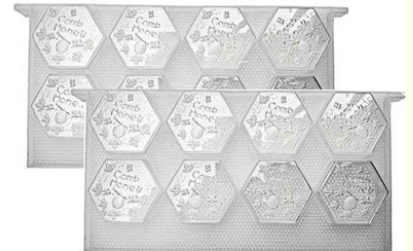

Hexagon Shaped Plastic Honey Bee Box Only Frame Foundation Honey Comb Frames

Our Product Introduction

for more products please visit us on bee-keepingequipment.com

Basic Information

- Place of Origin: China
- Brand Name: Bee star
- Model Number: 23ZC-10
- Minimum Order Quantity: 100pcs
- Price: US\$0.28/ pcs---US\$0.36/pcs
- Packaging Details: carton packing
- Delivery Time: 10--25 working day, depending on the order quantity
- Payment Terms: L/C, T/T, Western Union
- Supply Ability: 1000pcs per month

Beestak

Product Specification

- Product Name: Hexagon Honey Box
- MOQ: 100PCS
- Material: Plastic
- Color: White
- Application: Bee Farm
- Packing: Carton Package
- Highlight: **Plastic Honey Bee Box, Hexagon Honey Bee Box, Hexagon Honey Comb Frames**

Beestak

More Images

Beestak

Beestak

Product Description

Beekeeping Hexagon Shaped Plastic Honey Boxes Only Frame Foundation Honey Comb Frames

Specification

Product name	plastic honey boxes only
Material	plastic
Color	White
Capacity	75g