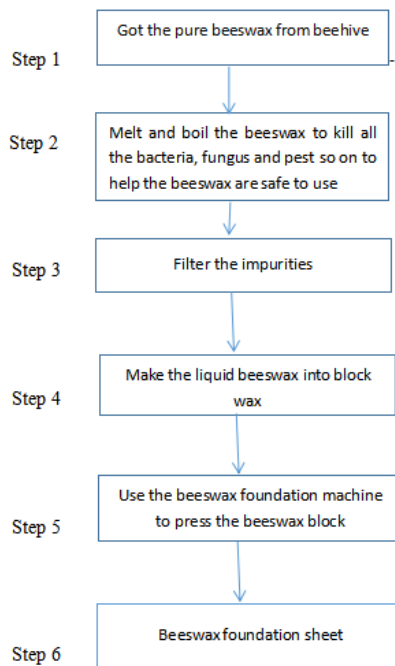

Beestak

More Images

Beestak

Beestak

Product Description

Natural Pure Beeswax 100% natural oem pure organic yellow Beeswax

APPLICATION:

- Pharmaceuticals&food
- Cosmetic & Skin Care
- Beeswax candle
- Beeswax comb foundation

Product List

18HN-08	B Type Beeswax block for making comb foundation making		1, B type beeswax for making comb foundation sheet 2, Package: 25kgs per plastic bag 0.035CBM
18HN-08-1	A Type Beeswax block for making comb foundation making		1, A type beeswax for making comb foundation sheet 2, Package: 25kgs per plastic bag 0.035CBM
18HN-08-100	100% pure Beeswax block		1, 100% PURE BEESWAX BLOCK AS SAMPLE 2, Package: 25kgs per plastic bag 0.035CBM

Product Information

Beeswax, also known as yellow wax, beeswax. Beeswax is a kind of fat substance secreted by four pairs of wax glands in the abdomen of worker bees

No.	Item	Standard	Result
01	Impurity(benzene insoluble)	≤0.5%	0.15%
02	Melting point(degree Celsius)	62-67°C	63.5°C
03	Acid value(KOH mg/kg)	17-23	17.8
04	Saponification (KOH mg/kg)	80-110	89.4
05	Density(20°C)	0.954-0.964	0.960
06	Ester value	72-79	71.6

How to get the beeswax

Natural beeswax:

- 1.20 years exporting experience
- 2.sample available
- 3.certification supply

 0086 18582997231

 cherrybeekeeping@myldhoney.com

 bee-keepingequipment.com

No. 21, 3rd Floor, Building 1, No. 888 Jilong Road, Chengdu High tech Zone, China