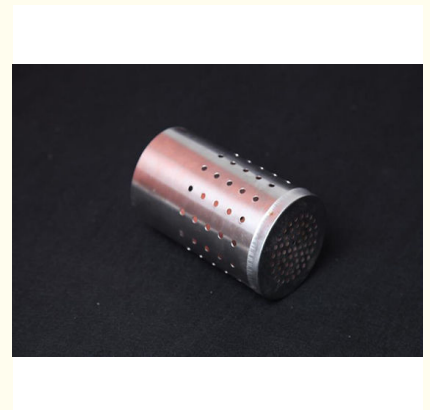

Galvanized Bee Smoker With Inner Tin M And L Size Of Bee Hive Smoker

Our Product Introduction

for more products please visit us on bee-keepingequipment.com

Basic Information

- Place of Origin: China
- Brand Name: Bee Star
- Model Number: 04
- Minimum Order Quantity: 100PCS
- Price: USD4.3/PCS-USD4.8/PCS
- Packaging Details: carton package
- Delivery Time: 10-20 working days , depending on order quantity
- Payment Terms: L/C, T/T, Western Union
- Supply Ability: 1000 pcs per month

Product Specification

- Size: M,L
- Material: Galvanized, Leather Bellow Box
- Type: American Style
- Inner Tank: YES
- Head: Peaked Head
- Origin: Henan, China
- Highlight: **bee hive kits, electric bee smoker, Inner Tin Galvanized Bee Smoker**

More Images

Product Description

Galvanized Bee Smoker with Inner Tin M and L Size of Bee Hive Smoker

Descriptions of American Style Bee Hive Smoker:

Item NO.	Size	Diameter(cm)	Height(cm)	FOB Price (USD/PCS)	Description
04ZY-30	M	10.4	23	4.3-4.7	Peaked, galvanized,
04ZY-63	L	10.4	23	4.8-4.4	leather bellow box

Design and operation of a traditional smoker:

Many types of fuel can be used in a smoker. These fuels include hessian, burlap, pine needles, corrugated cardboard, paper egg cartons, rotten wood or herbs. Some beekeeping supply sources also sell commercial fuels like pulped paper and compressed cotton. Experiments have shown that smoke from pellets of the dried female hop flower, containing the sedative lupulin, is particularly effective.