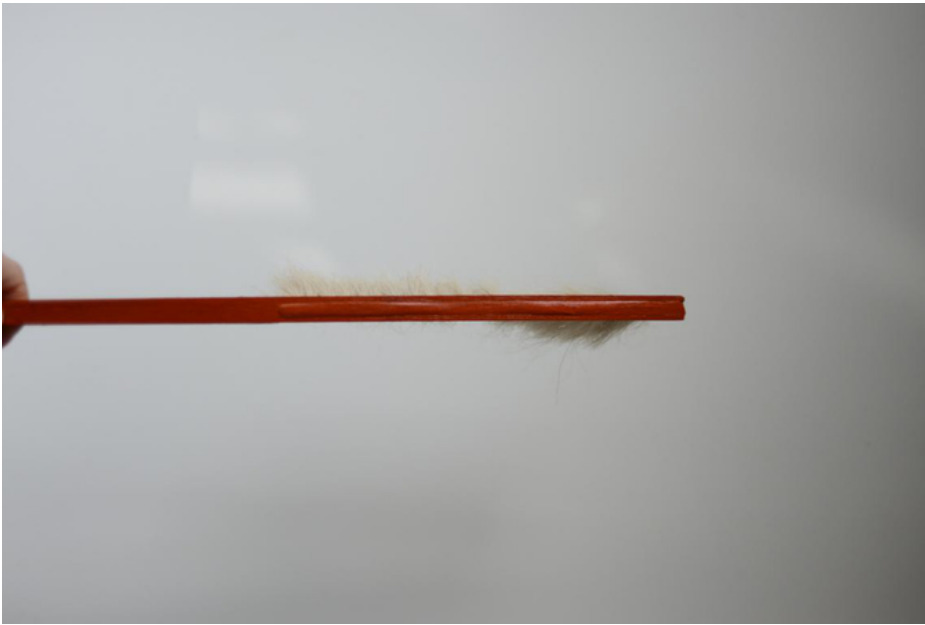

Beestar BEE STAR TO GLORIFY YOUR WONDERFUL HONEY LIFE

0086 18582997231 cherrybeekeeping@myldhoney.com bee-keepingequipment.com

No. 21, 3rd Floor, Building 1, No. 888 Jilong Road, Chengdu High tech Zone, China