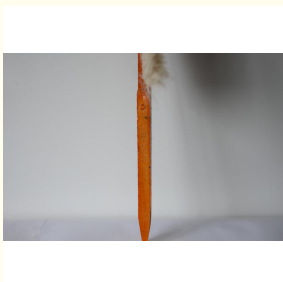

More Images