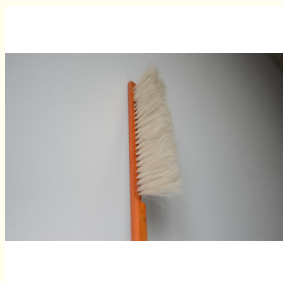

More Images